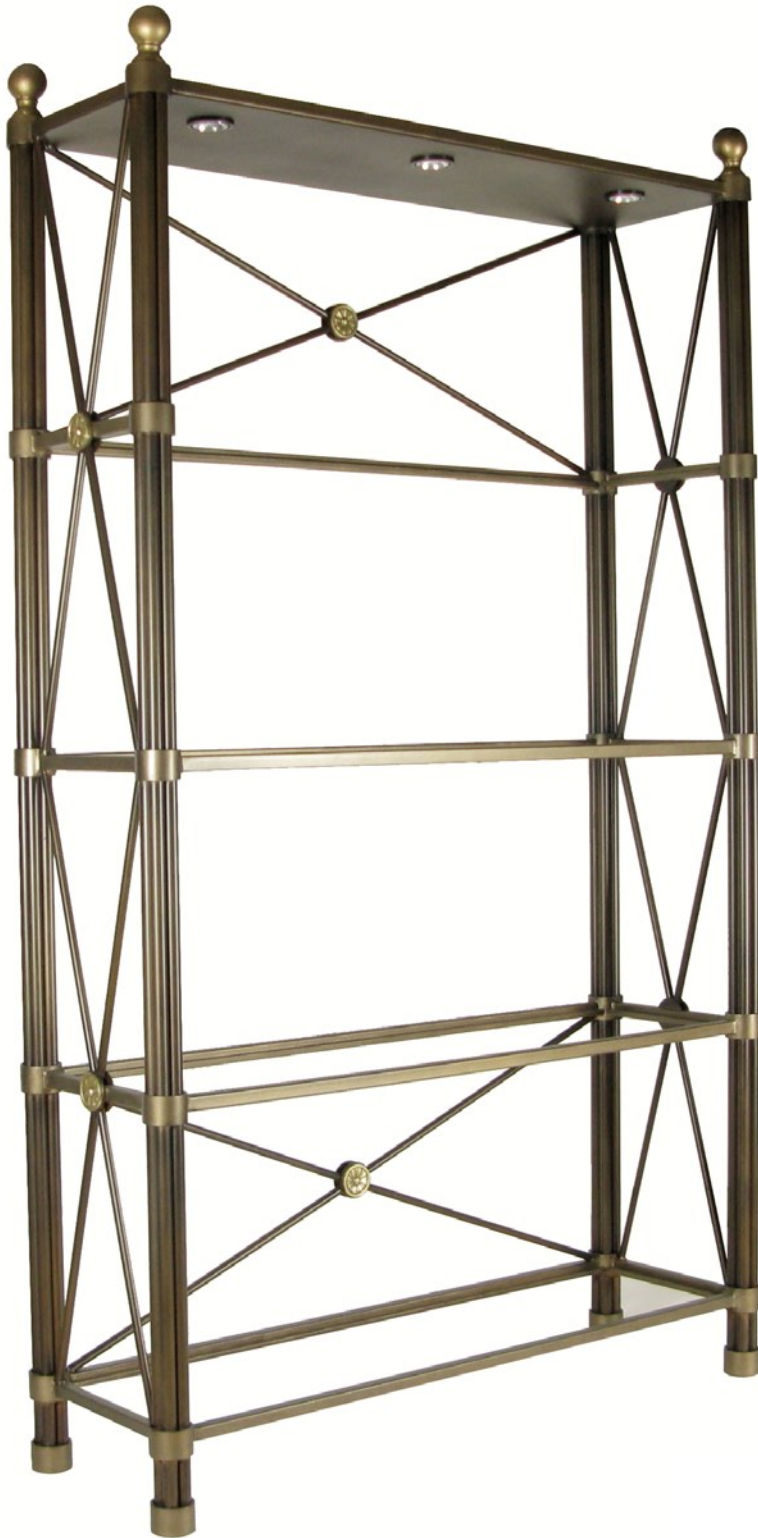

Dimensions: 24" L x 24" W x 18" H (available in custom sizes)

Frame Material: 3/4" x 2"

Finish: shown in Light Bronze / available in 12+ custom finishes

Surface Options: glass, stone, steel

CASTINE TABLE

Dimensions: 26" DIA x 30" H (available in custom sizes)

Finish:
shown in dark bronze
available in 12+ custom finishes

Surface Options:
glass, stone, steel

ARCADIA ETAGERE

Dimensions:
52" W x 18" D x 96" H
available in custom sizes

Frame Material:
2" square diameter legs
1" square shelf supports

Finish:
shown in light bronze patina/gold highlights
available in 12+ custom finishes

Surface Options:
glass, stone, steel

ODESSA ETAGERE

Dimensions:
58" W x 18" D x 96" H
available in custom sizes

Frame Material:
leg diameter: 4-way bundle of 1" rounds
1" square shelf supports

Finish:
shown in dark bronze patina/gold highlights
available in 12+ custom finishes

Surface Options:
glass, stone, steel

EMERY FLOOR LAMP

Height without shade: 55"

Base Diameter: 10.5"

Finish: shown in – Light Bronze
available in 12+ custom finishes