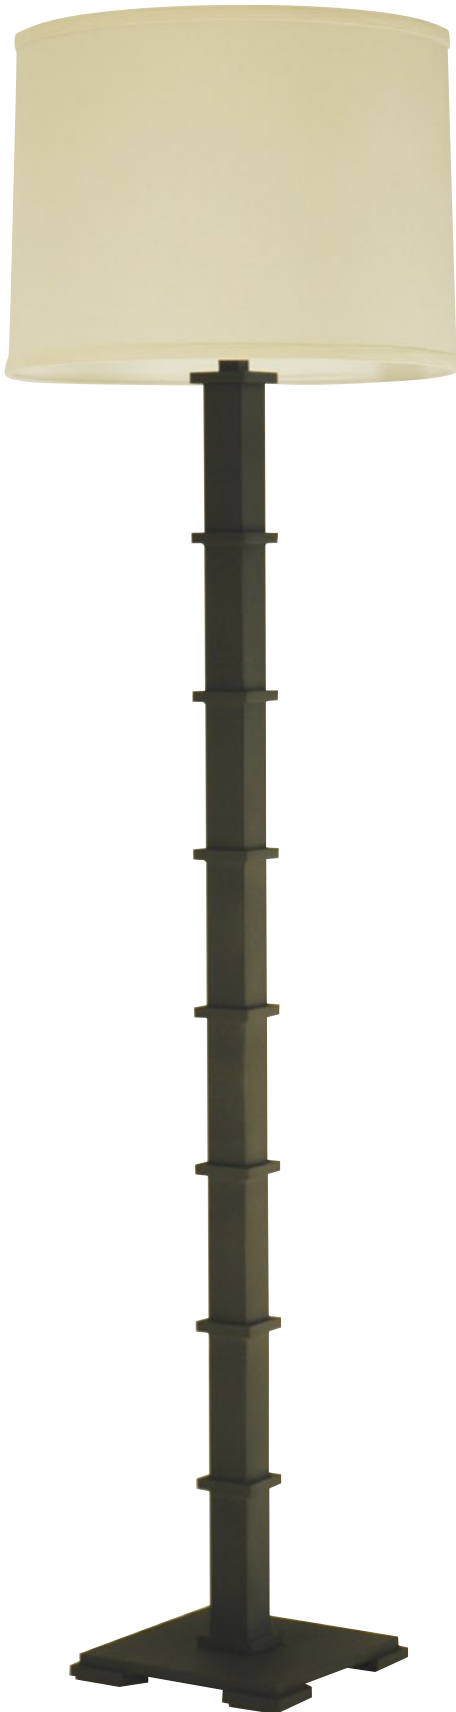

CARVER FLOOR LAMP NINE RING

Height without shade: 55"

Base Diameter: 10.5"
shown with Corner Ring Detail

Finish: shown in – Black Patina
available in 12+ custom finishes

Shades made to order