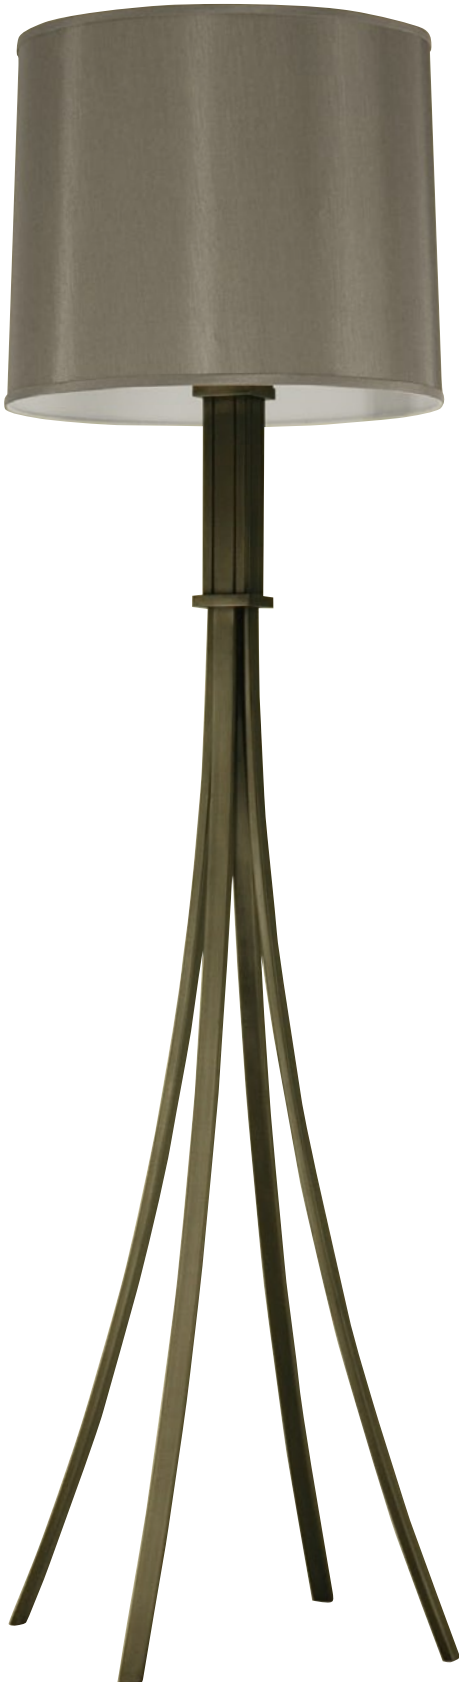

Frame Material: 3/4" x 2"

Finish: shown in Gold Paint With Red Antique / available in 12+ custom finishes

Surface Options: glass, stone, steel

ODELL OCCASSIONAL TABLES

TWO TIER SIDE TABLE

Dimensions: 20" W x 24" H (available in custom sizes)

Frame Material: 1/2" x 1-1/2"

Finish: shown in Platinum Paint / available in 12+ custom finishes

Surface Options: glass, stone, steel

BAXTER OCCASIONAL TABLE SERIES

RECTANGULAR SIDE TABLE

Dimensions: 24" L x 14" W x 22" H (available in custom sizes)

Finish:
shown in dark bronze patina/gold highlights
available in 12+ custom finishes

Surface Options:
glass, stone, steel

EMERY FLOOR LAMP

Height without shade: 55"

Base Diameter: 10.5"

Finish: shown in – Light Bronze
available in 12+ custom finishes

Shades made to order

detail

FINN FLOOR LAMP

Height without shade: 51.5"

Base Diameter: 20"

Finish: shown in – Light Bronze
available in 12+ custom finishes

Shades made to order

detail