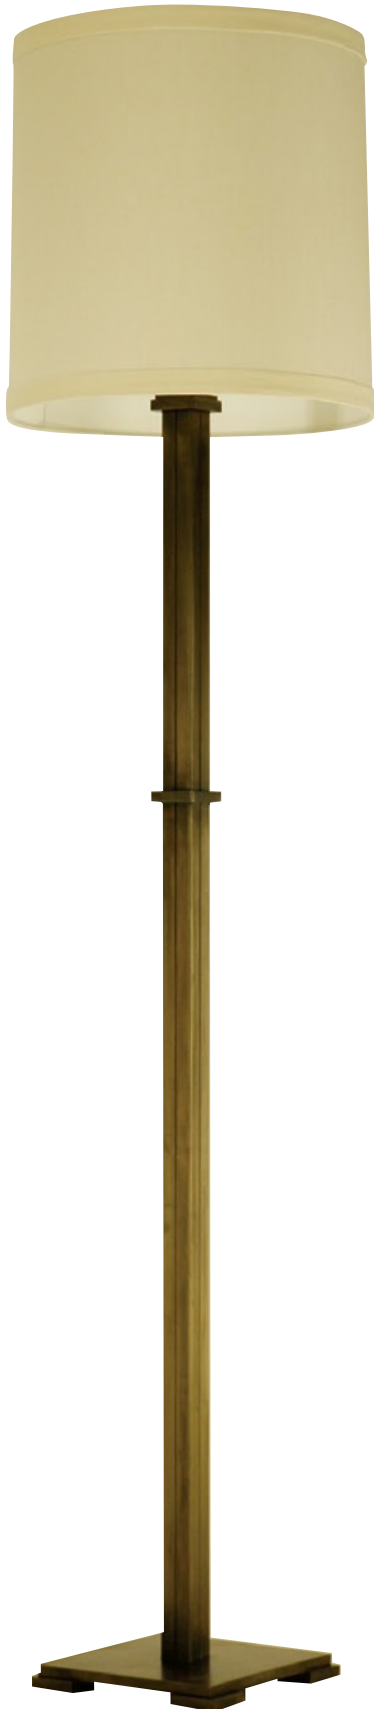

Frame Material: 3/4" x 2"

Finish: shown in Gold Paint With Red Antique / available in 12+ custom finishes

Surface Options: glass, stone, steel

ODELL OCCASSIONAL TABLES

TWO TIER SIDE TABLE

Dimensions: 20" W x 24" H (available in custom sizes)

Finish: shown in Leaf with Red Antique / available in 12+ custom finishes

Surface Options: shown in reverse-painted blue glass / stone, steel

BAXTER OCCASIONAL TABLE SERIES

SMALL CIRCULAR SIDE TABLE

Dimensions: 20" W x 23" H (available in custom sizes)

Frame Material: 1/2" x 1-1/2"

Finish: shown in Platinum Paint / available in 12+ custom finishes

Surface Options: glass, stone, steel

BAXTER OCCASIONAL TABLE SERIES

RECTANGULAR SIDE TABLE

Dimensions: 24" L x 14" W x 22" H (available in custom sizes)

Base Diameter: 10.5"

Finish: shown in – Light Bronze
available in 12+ custom finishes

Shades made to order

detail

WELLS FLOOR LAMP

Height without shade: 55"

Base Diameter: 10.5"

Finish: Shown in – Light Bronze
available in 12+ custom finishes