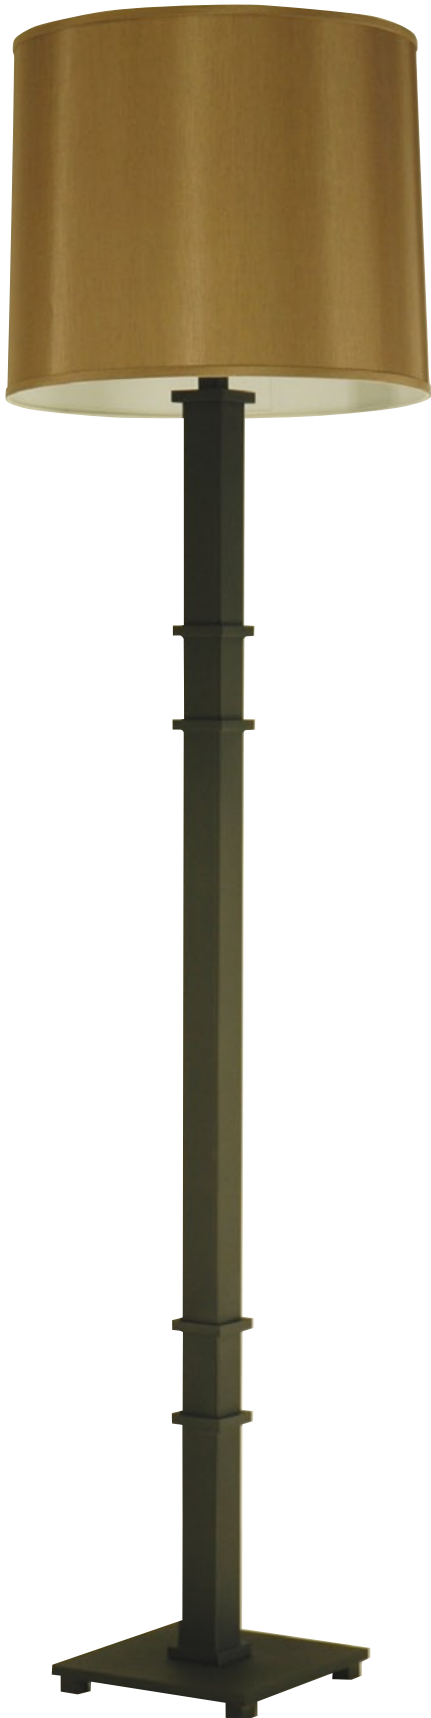

CARVER FLOOR LAMP SIX RING

Height without shade: 55"

Base Diameter: 10.5"
shown with Block Foot Detail

Finish: shown in – Oil Rubbed Bronze
available in 12+ custom finishes

Shades made to order