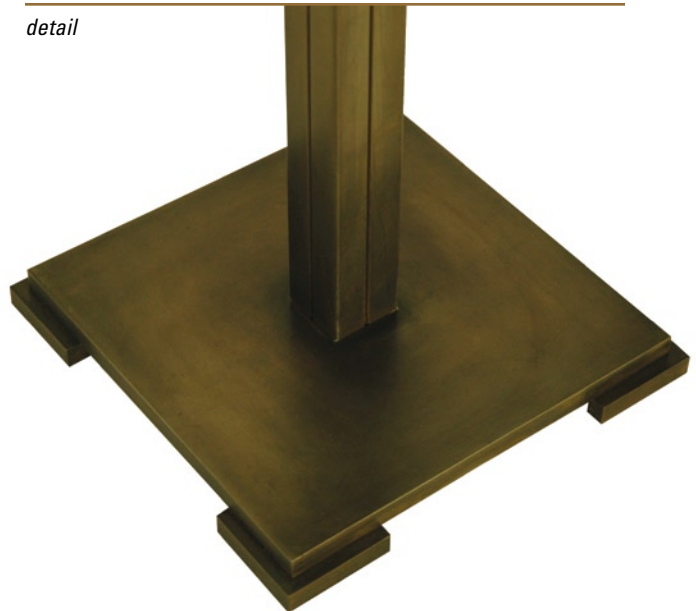

Shades made to order

detail

FINN FLOOR LAMP

Height without shade: 51.5"

Base Diameter: 20"

Finish: shown in – Light Bronze
available in 12+ custom finishes

Shades made to order

detail

CARVER FLOOR LAMP SIX RING

Height without shade: 55"

Base Diameter: 10.5"
shown with Block Foot Detail

Finish: shown in – Oil Rubbed Bronze
available in 12+ custom finishes

Shades made to order

detail

CARVER FLOOR LAMP NINE RING

Height without shade: 55"

Base Diameter: 10.5"
shown with Corner Ring Detail

Finish: shown in – Black Patina
available in 12+ custom finishes

Shades made to order

detail

LOWELL FLOOR LAMP

Height without shade: 55"

Base Diameter: 10.5"

Finish: shown in – Light Bronze
available in 12+ custom finishes

Shades made to order

detail

WELLS FLOOR LAMP

Height without shade: 55"

Base Diameter: 10.5"

Finish: Shown in – Light Bronze
available in 12+ custom finishes