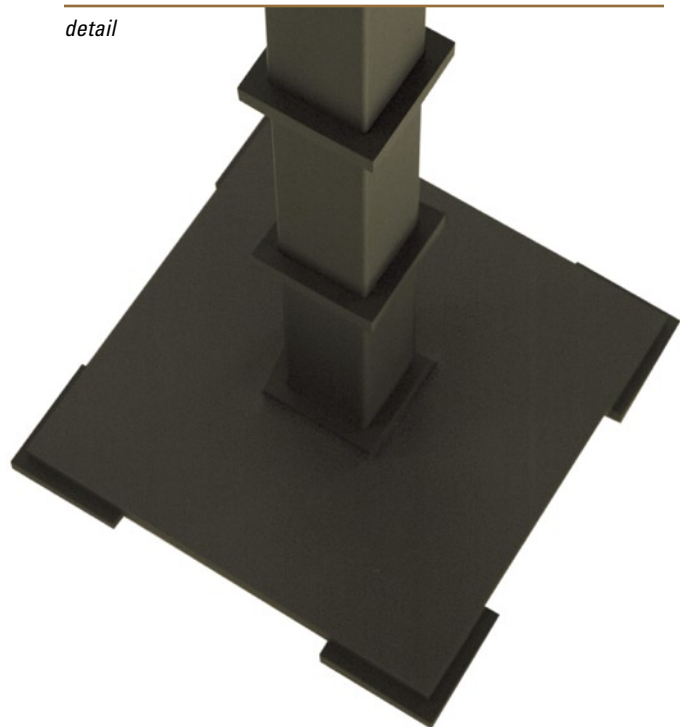

CARVER FLOOR LAMP SIX RING

Height without shade: 55"

Base Diameter: 10.5"
shown with Block Foot Detail

Finish: shown in – Oil Rubbed Bronze
available in 12+ custom finishes

Shades made to order

detail

CARVER FLOOR LAMP NINE RING

Height without shade: 55"

Base Diameter: 10.5"
shown with Corner Ring Detail

Finish: shown in – Black Patina
available in 12+ custom finishes

Shades made to order

detail

LOWELL FLOOR LAMP

Height without shade: 55"

Base Diameter: 10.5"

Finish: shown in – Light Bronze
available in 12+ custom finishes

Shades made to order

detail

WELLS FLOOR LAMP

Height without shade: 55"

Base Diameter: 10.5"

Finish: Shown in – Light Bronze
available in 12+ custom finishes