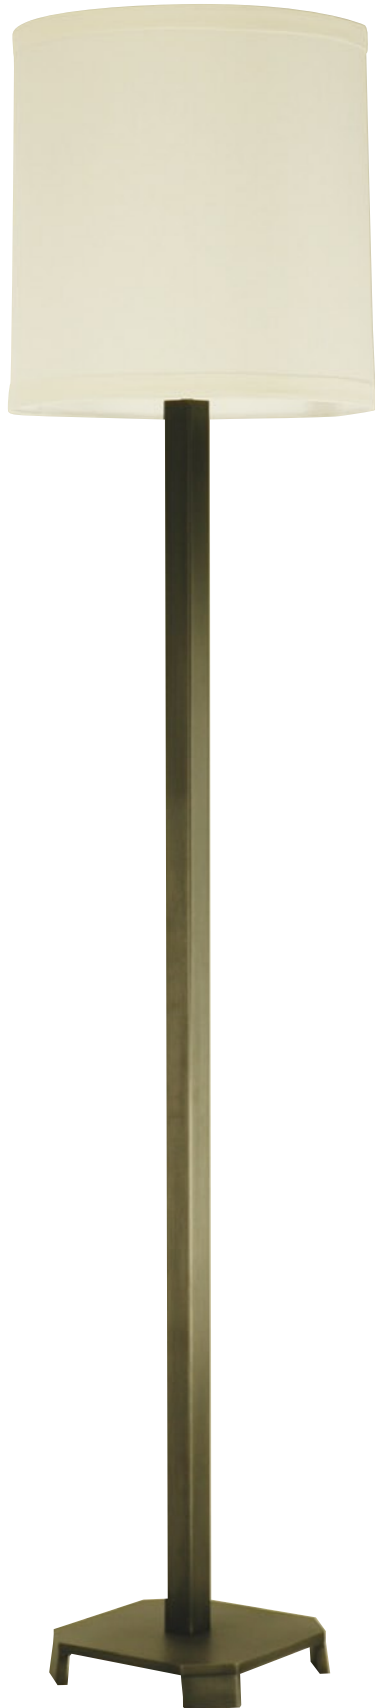

WELLS FLOOR LAMP

Height without shade: 55"

Base Diameter: 10.5"

Finish: Shown in – Light Bronze
available in 12+ custom finishes

Shades made to order