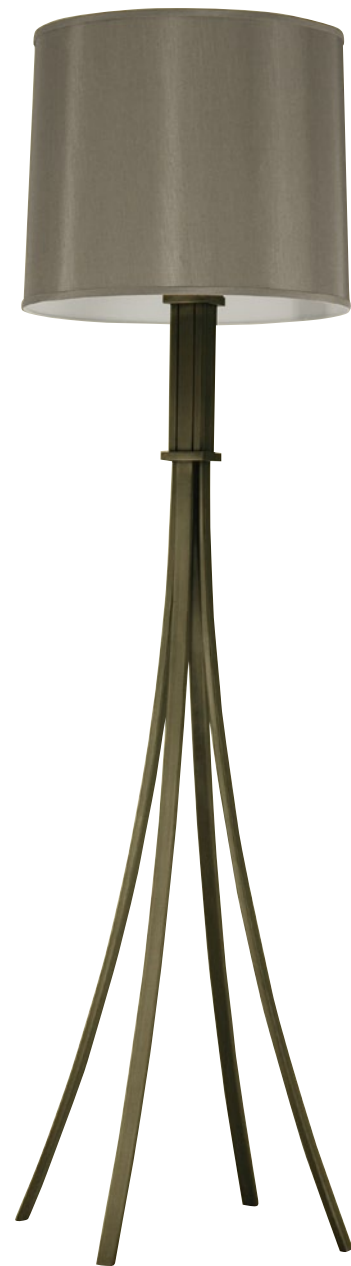

TODD MCMURRAY
DESIGN

FINE FURNISHINGS IN METAL

FURNISHINGS + LIGHTING

BAXTER OCCASIONAL TABLE SERIES

SMALL RECTANGULAR SIDE TABLE

Dimensions: 21" L x 11" W x 24" H (available in custom sizes)

Frame Material: 1/2" x 1-1/2"

Finish: shown in Light Bronze / available in 12+ custom finishes

Surface Options: glass, stone, steel

BAXTER OCCASIONAL TABLE SERIES

SQUARE SIDE TABLE

Dimensions: 18" L x 18" W x 22-1/2" H (available in custom sizes)

Frame Material: 3/4" x 2"

Finish: shown in Gold Paint With Red Antique / available in 12+ custom finishes

Surface Options: glass, stone, steel

ODELL OCCASSIONAL TABLES

TWO TIER SIDE TABLE

Dimensions: 20" W x 24" H (available in custom sizes)

Finish: shown in Leaf with Red Antique / available in 12+ custom finishes

Surface Options: shown in reverse-painted blue glass / stone, steel

BAXTER OCCASIONAL TABLE SERIES

SMALL CIRCULAR SIDE TABLE

Dimensions: 20" W x 23" H (available in custom sizes)