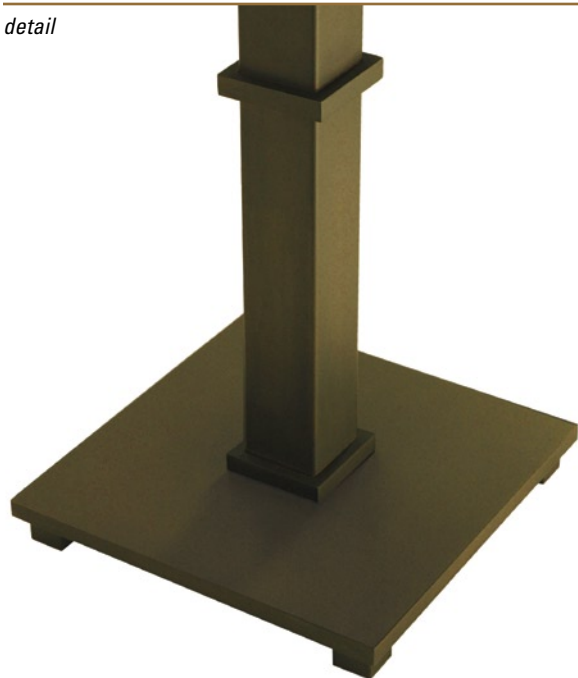

Shades made to order

detail

FINN FLOOR LAMP

Height without shade: 51.5"

Base Diameter: 20"

Finish: shown in – Light Bronze
available in 12+ custom finishes

Shades made to order

detail

CARVER FLOOR LAMP SIX RING

Height without shade: 55"

Base Diameter: 10.5"
shown with Block Foot Detail

Finish: shown in – Oil Rubbed Bronze
available in 12+ custom finishes

Shades made to order

detail

CARVER FLOOR LAMP NINE RING

Height without shade: 55"

Base Diameter: 10.5"
shown with Corner Ring Detail

Finish: shown in – Black Patina
available in 12+ custom finishes

Shades made to order

detail

LOWELL FLOOR LAMP

Height without shade: 55"

Base Diameter: 10.5"

Finish: shown in – Light Bronze
available in 12+ custom finishes

Shades made to order

detail

WELLS FLOOR LAMP

Height without shade: 55"

Base Diameter: 10.5"

Finish: Shown in – Light Bronze
available in 12+ custom finishes